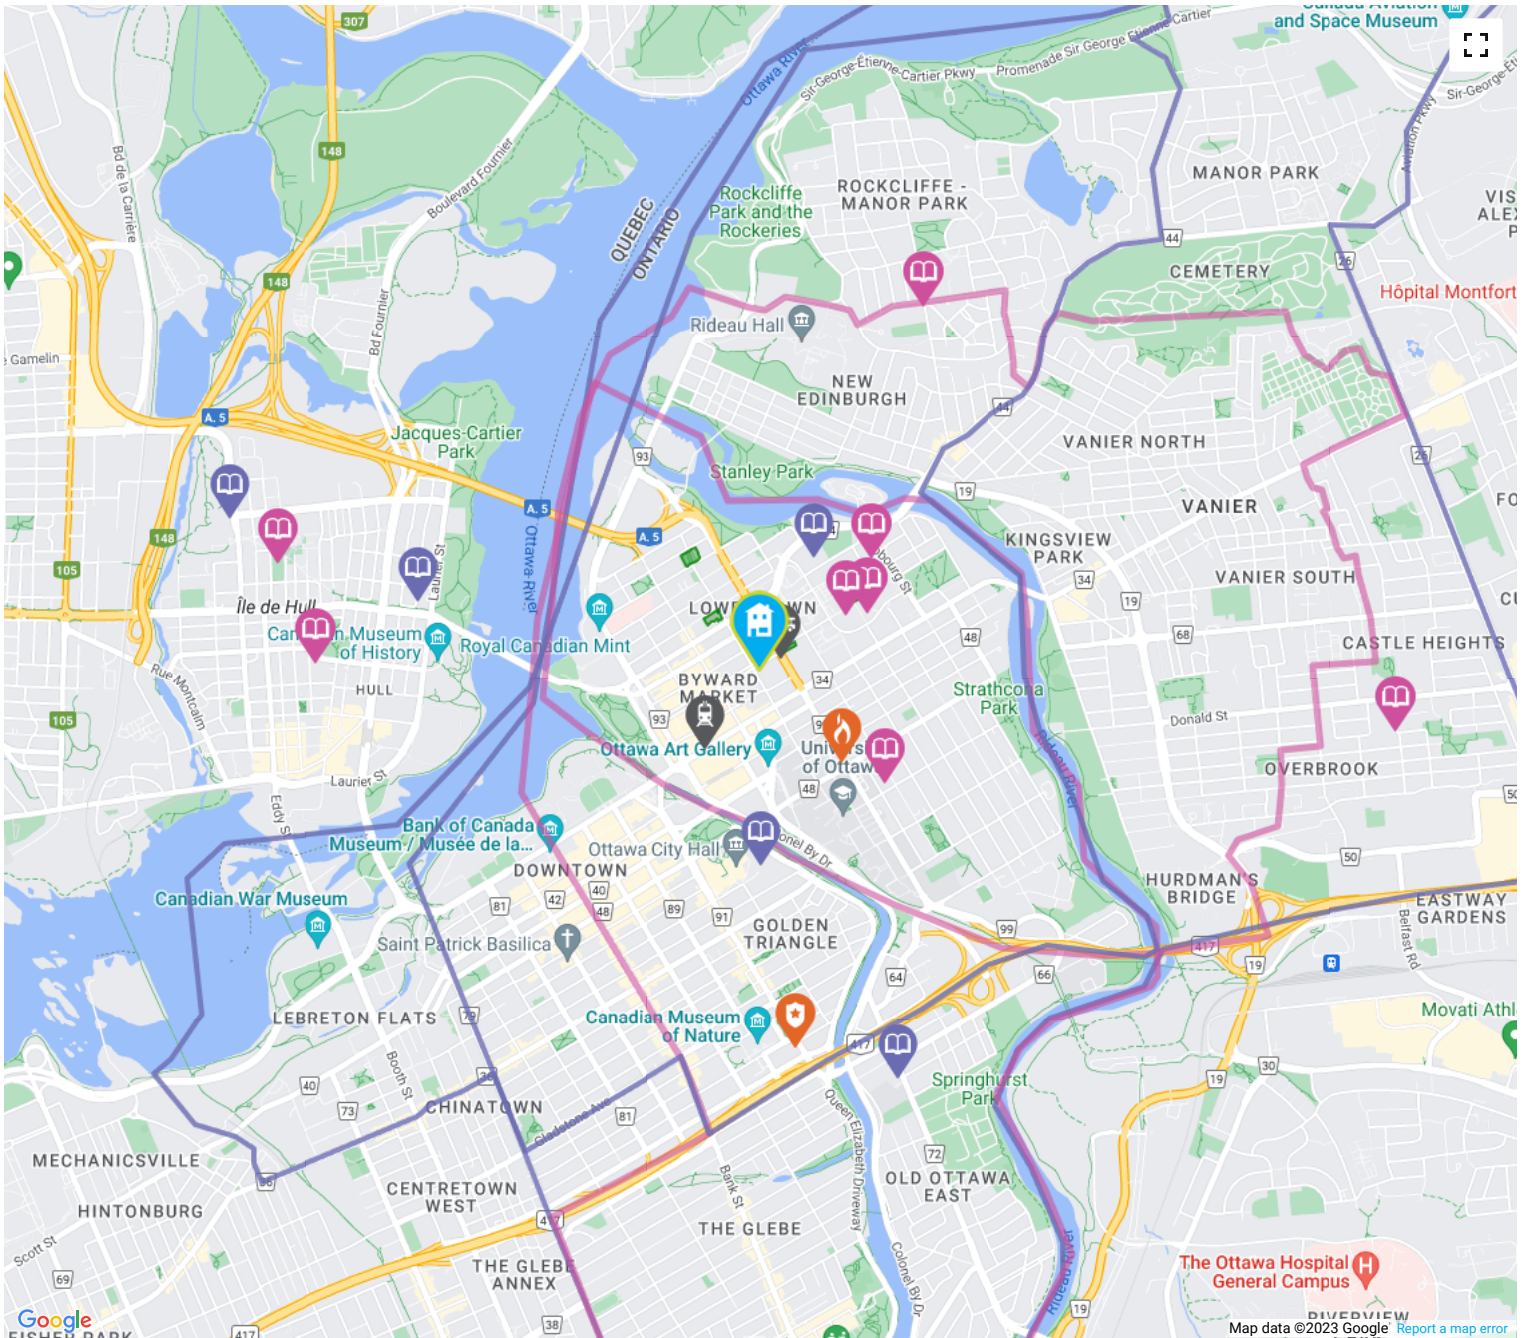

- Elementary Schools
- Middle Schools
- High Schools
- Transit
- Safety
- Elementary Attendance Zone
- Middle Attendance Zone
- High Attendance Zone
- Parks

HoodQ