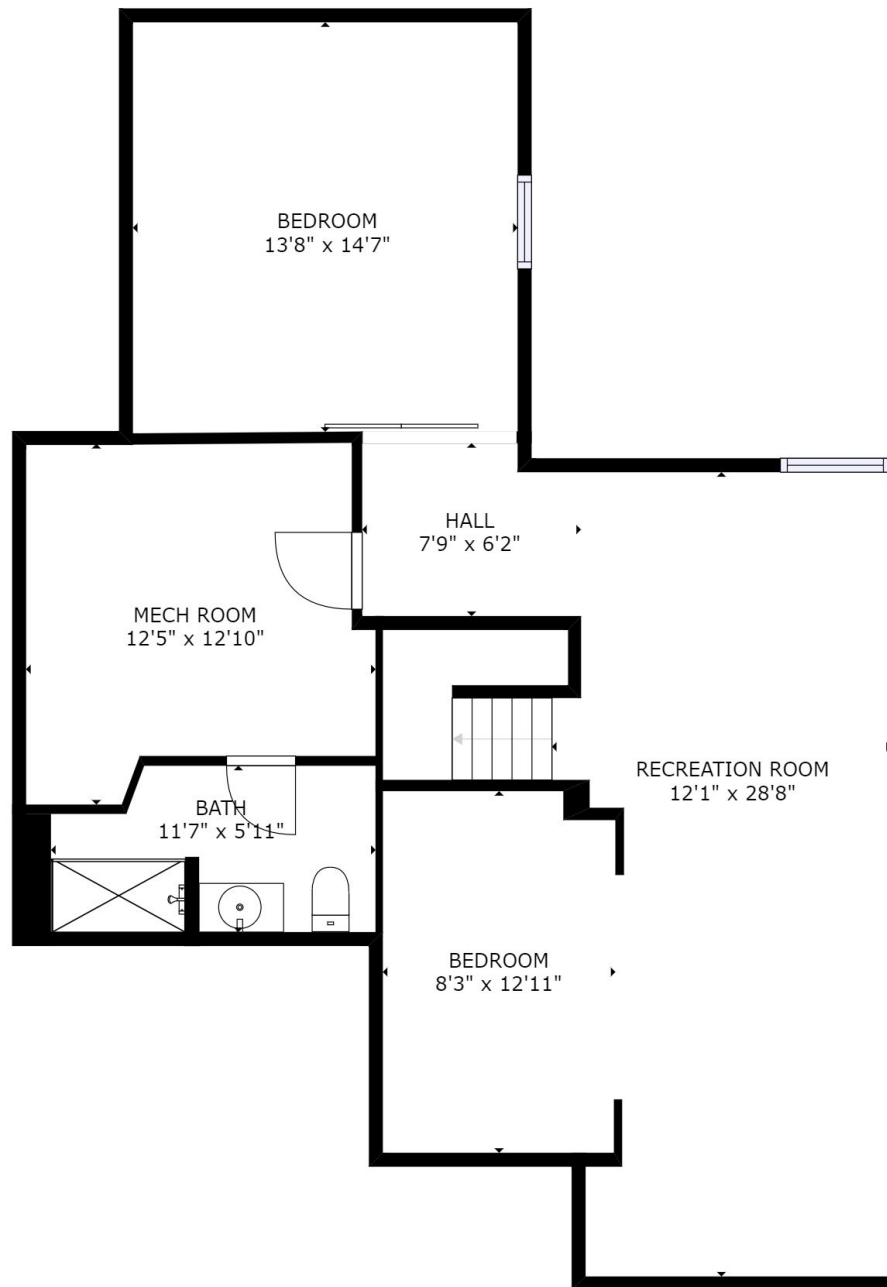

GROSS INTERNAL AREA
 FLOOR 1: 917 sq ft, FLOOR 2: 1126 sq ft
 FLOOR 3: 1080 sq ft
 TOTAL: 3123 sq ft

SIZES AND DIMENSIONS ARE APPROXIMATE, ACTUAL MAY VARY.

Sunflake Film & Photo
www.sunflakefilm.com

GROSS INTERNAL AREA
 FLOOR 1: 917 sq ft, FLOOR 2: 1126 sq ft
 FLOOR 3: 1080 sq ft
 TOTAL: 3123 sq ft

SIZES AND DIMENSIONS ARE APPROXIMATE, ACTUAL MAY VARY.

GROSS INTERNAL AREA
 FLOOR 1: 917 sq ft, FLOOR 2: 1126 sq ft
 FLOOR 3: 1080 sq ft
 TOTAL: 3123 sq ft

SIZES AND DIMENSIONS ARE APPROXIMATE, ACTUAL MAY VARY.