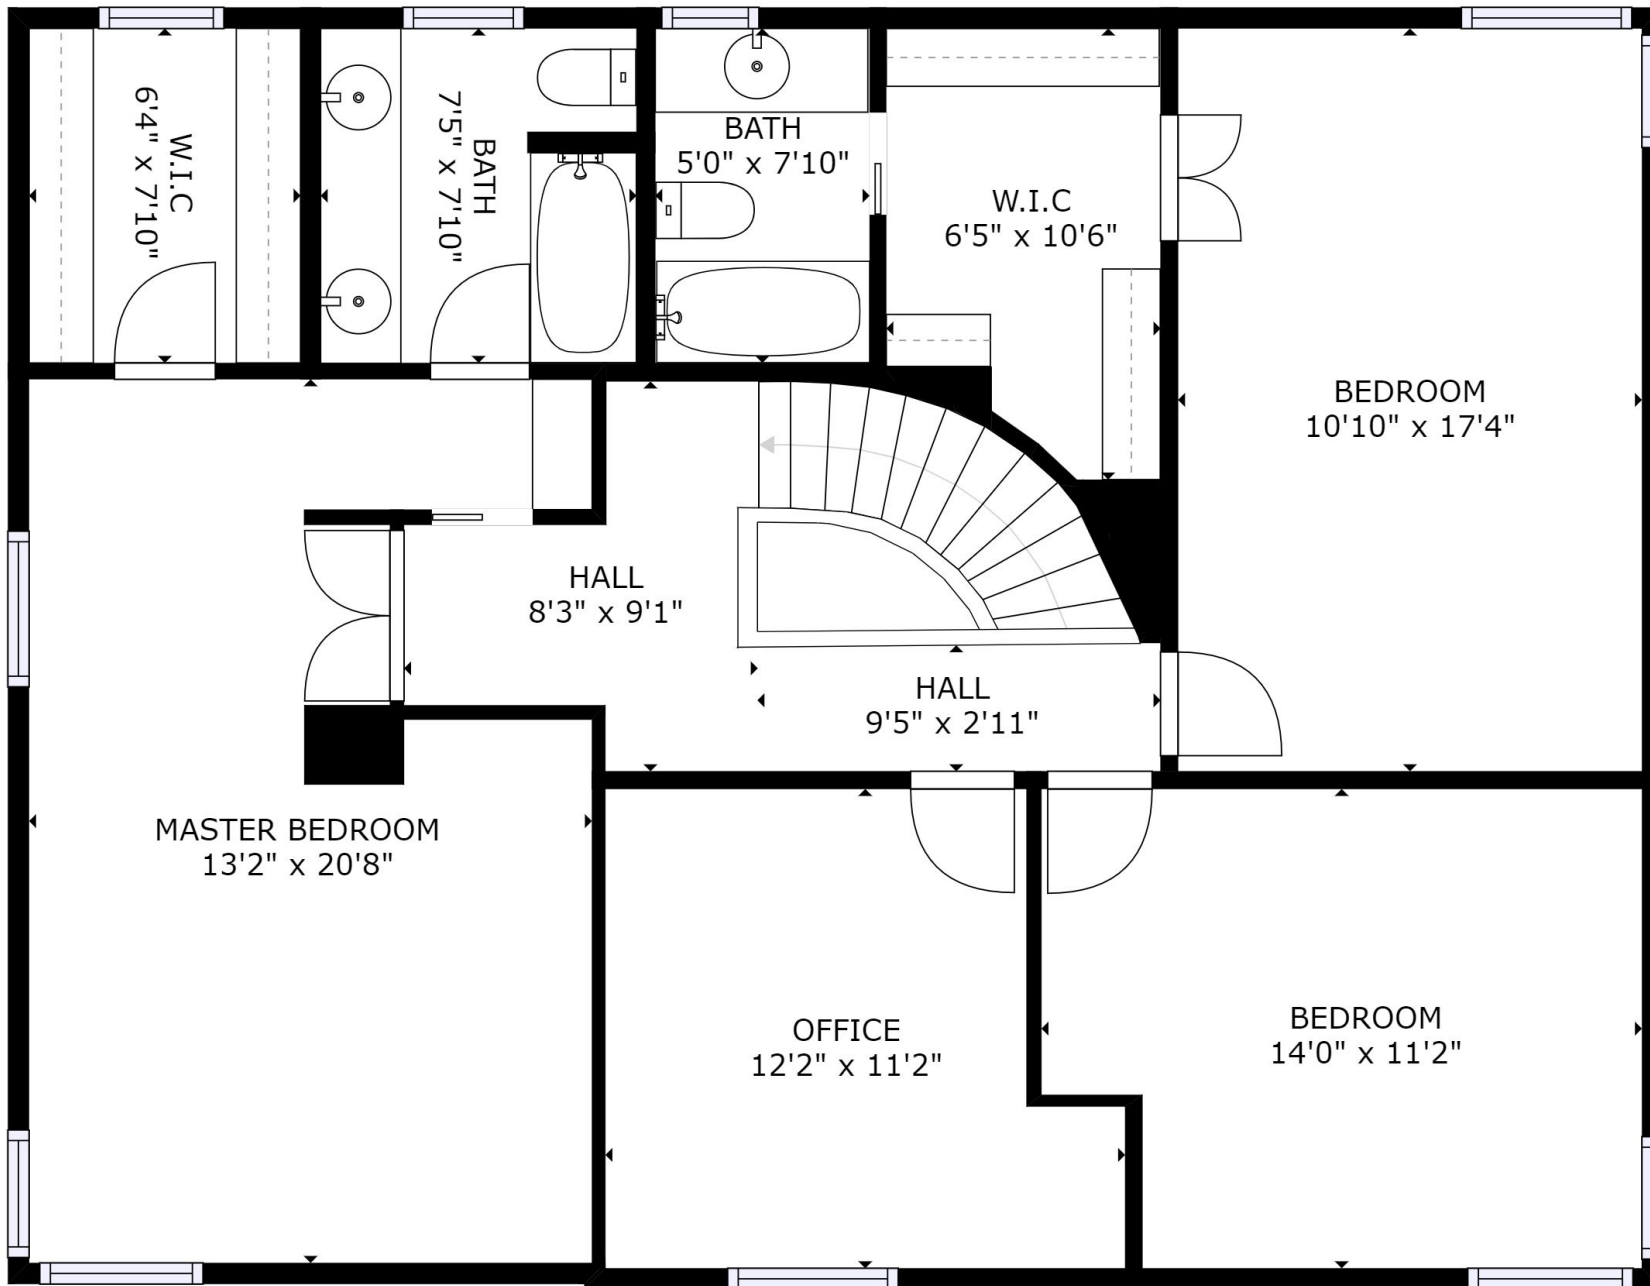

GROSS INTERNAL AREA
 FLOOR 1: 917 sq ft, FLOOR 2: 1126 sq ft
 FLOOR 3: 1080 sq ft
 TOTAL: 3123 sq ft

SIZES AND DIMENSIONS ARE APPROXIMATE, ACTUAL MAY VARY.

Sunflake Film & Photo
www.sunflakefilm.com

GROSS INTERNAL AREA
 FLOOR 1: 917 sq ft, FLOOR 2: 1126 sq ft
 FLOOR 3: 1080 sq ft
 TOTAL: 3123 sq ft

SIZES AND DIMENSIONS ARE APPROXIMATE, ACTUAL MAY VARY.

GROSS INTERNAL AREA
 FLOOR 1: 917 sq ft, FLOOR 2: 1126 sq ft
 FLOOR 3: 1080 sq ft
 TOTAL: 3123 sq ft

SIZES AND DIMENSIONS ARE APPROXIMATE, ACTUAL MAY VARY.